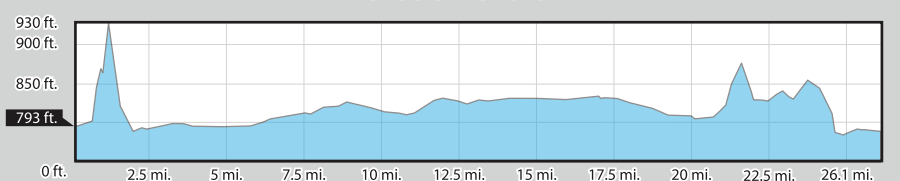

AIR FORCE MARATHON

3-PERSON MARATHON RELAY COURSE

FAIRBORN FLY ZONE

Spectator area with coffee and food.

LEGEND

- HYDRATION STATION
- SPECTATOR AREA
- PARKING
- MEDICAL
- WATER
- ELECTROLYTES
- FRUIT
- GEL
- SPONGES
- RELAY EXCHANGE ZONES
- RELAY BUS PICK UPS

Elevation Chart

*Course subject to change