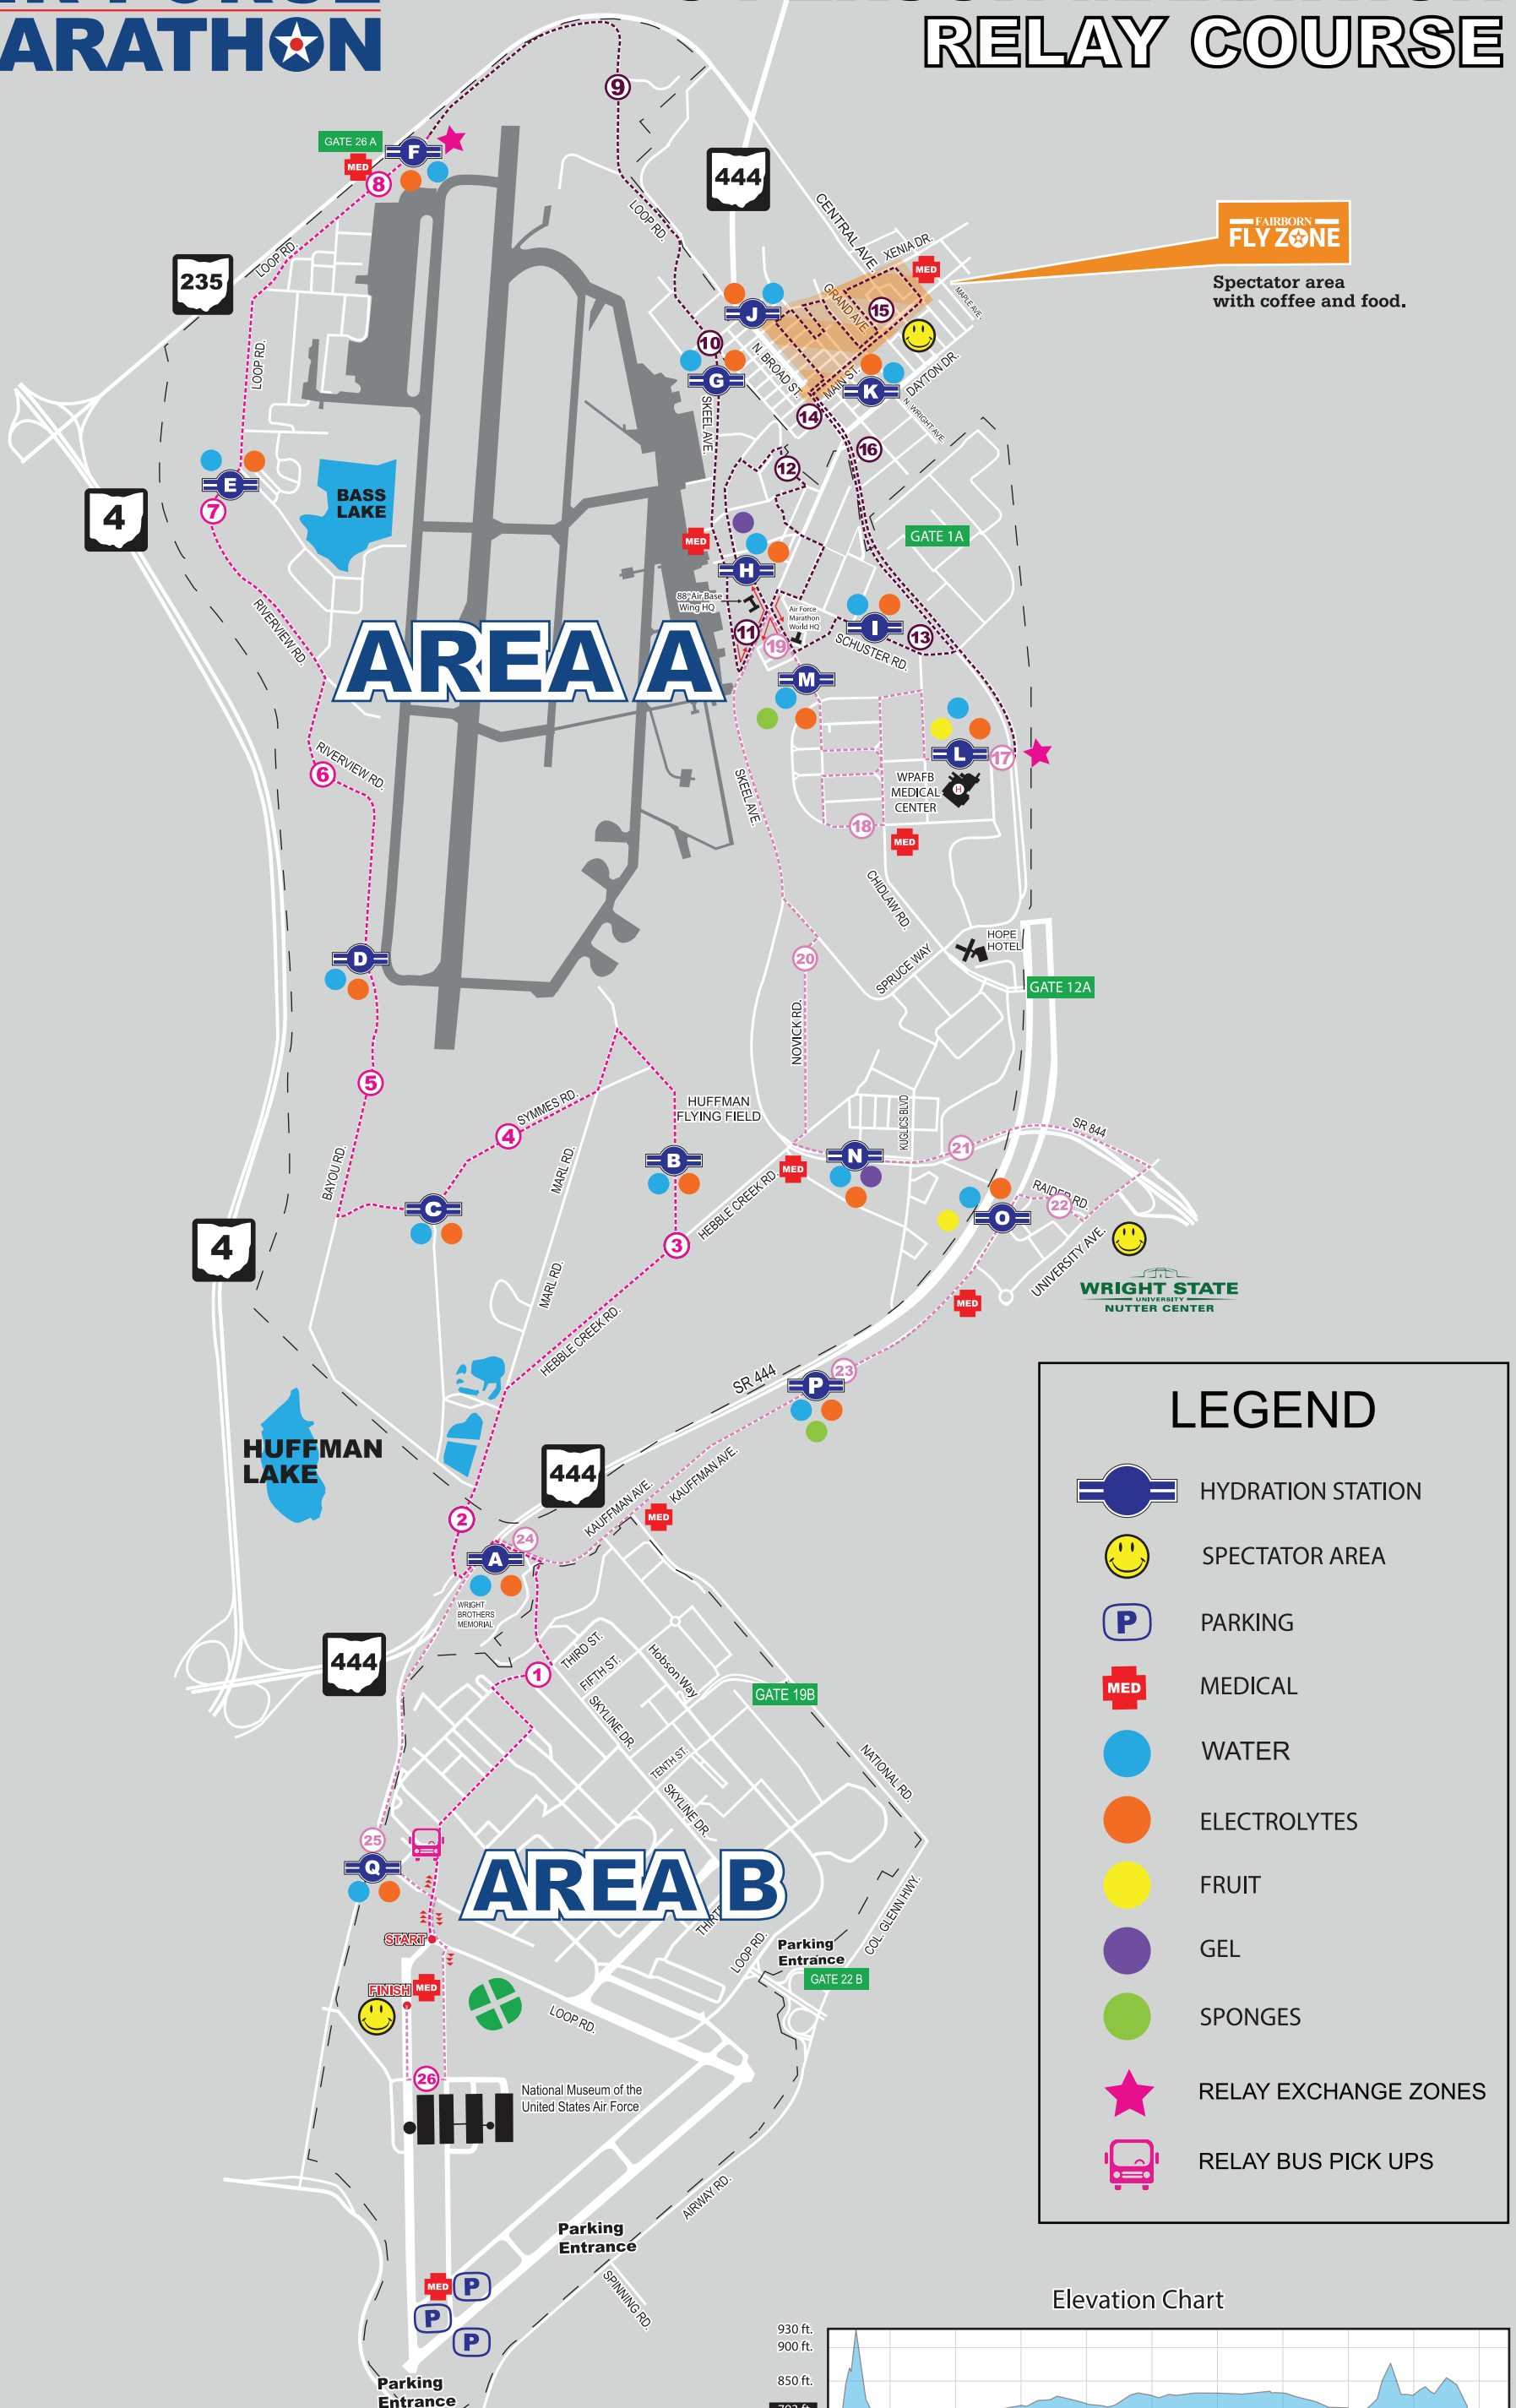

AIR FORCE MARATHON

3-PERSON MARATHON RELAY COURSE

FAIRBORN FLY ZONE

Spectator area with coffee and food.

LEGEND

- HYDRATION STATION
- SPECTATOR AREA
- PARKING
- MEDICAL
- WATER
- ELECTROLYTES
- FRUIT
- GEL
- SPONGES
- RELAY EXCHANGE ZONES
- RELAY BUS PICK UPS

Elevation Chart

*Course subject to change