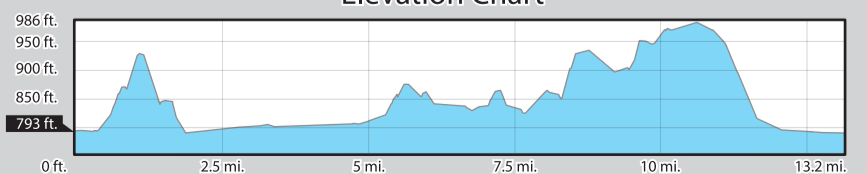

## LEGEND

- HYDRATION STATION
- SPECTATOR AREA
- PARKING
- MEDICAL
- WATER
- ELECTROLYTES
- FRUIT
- GEL
- SPONGES

Elevation Chart

\*Course subject to change