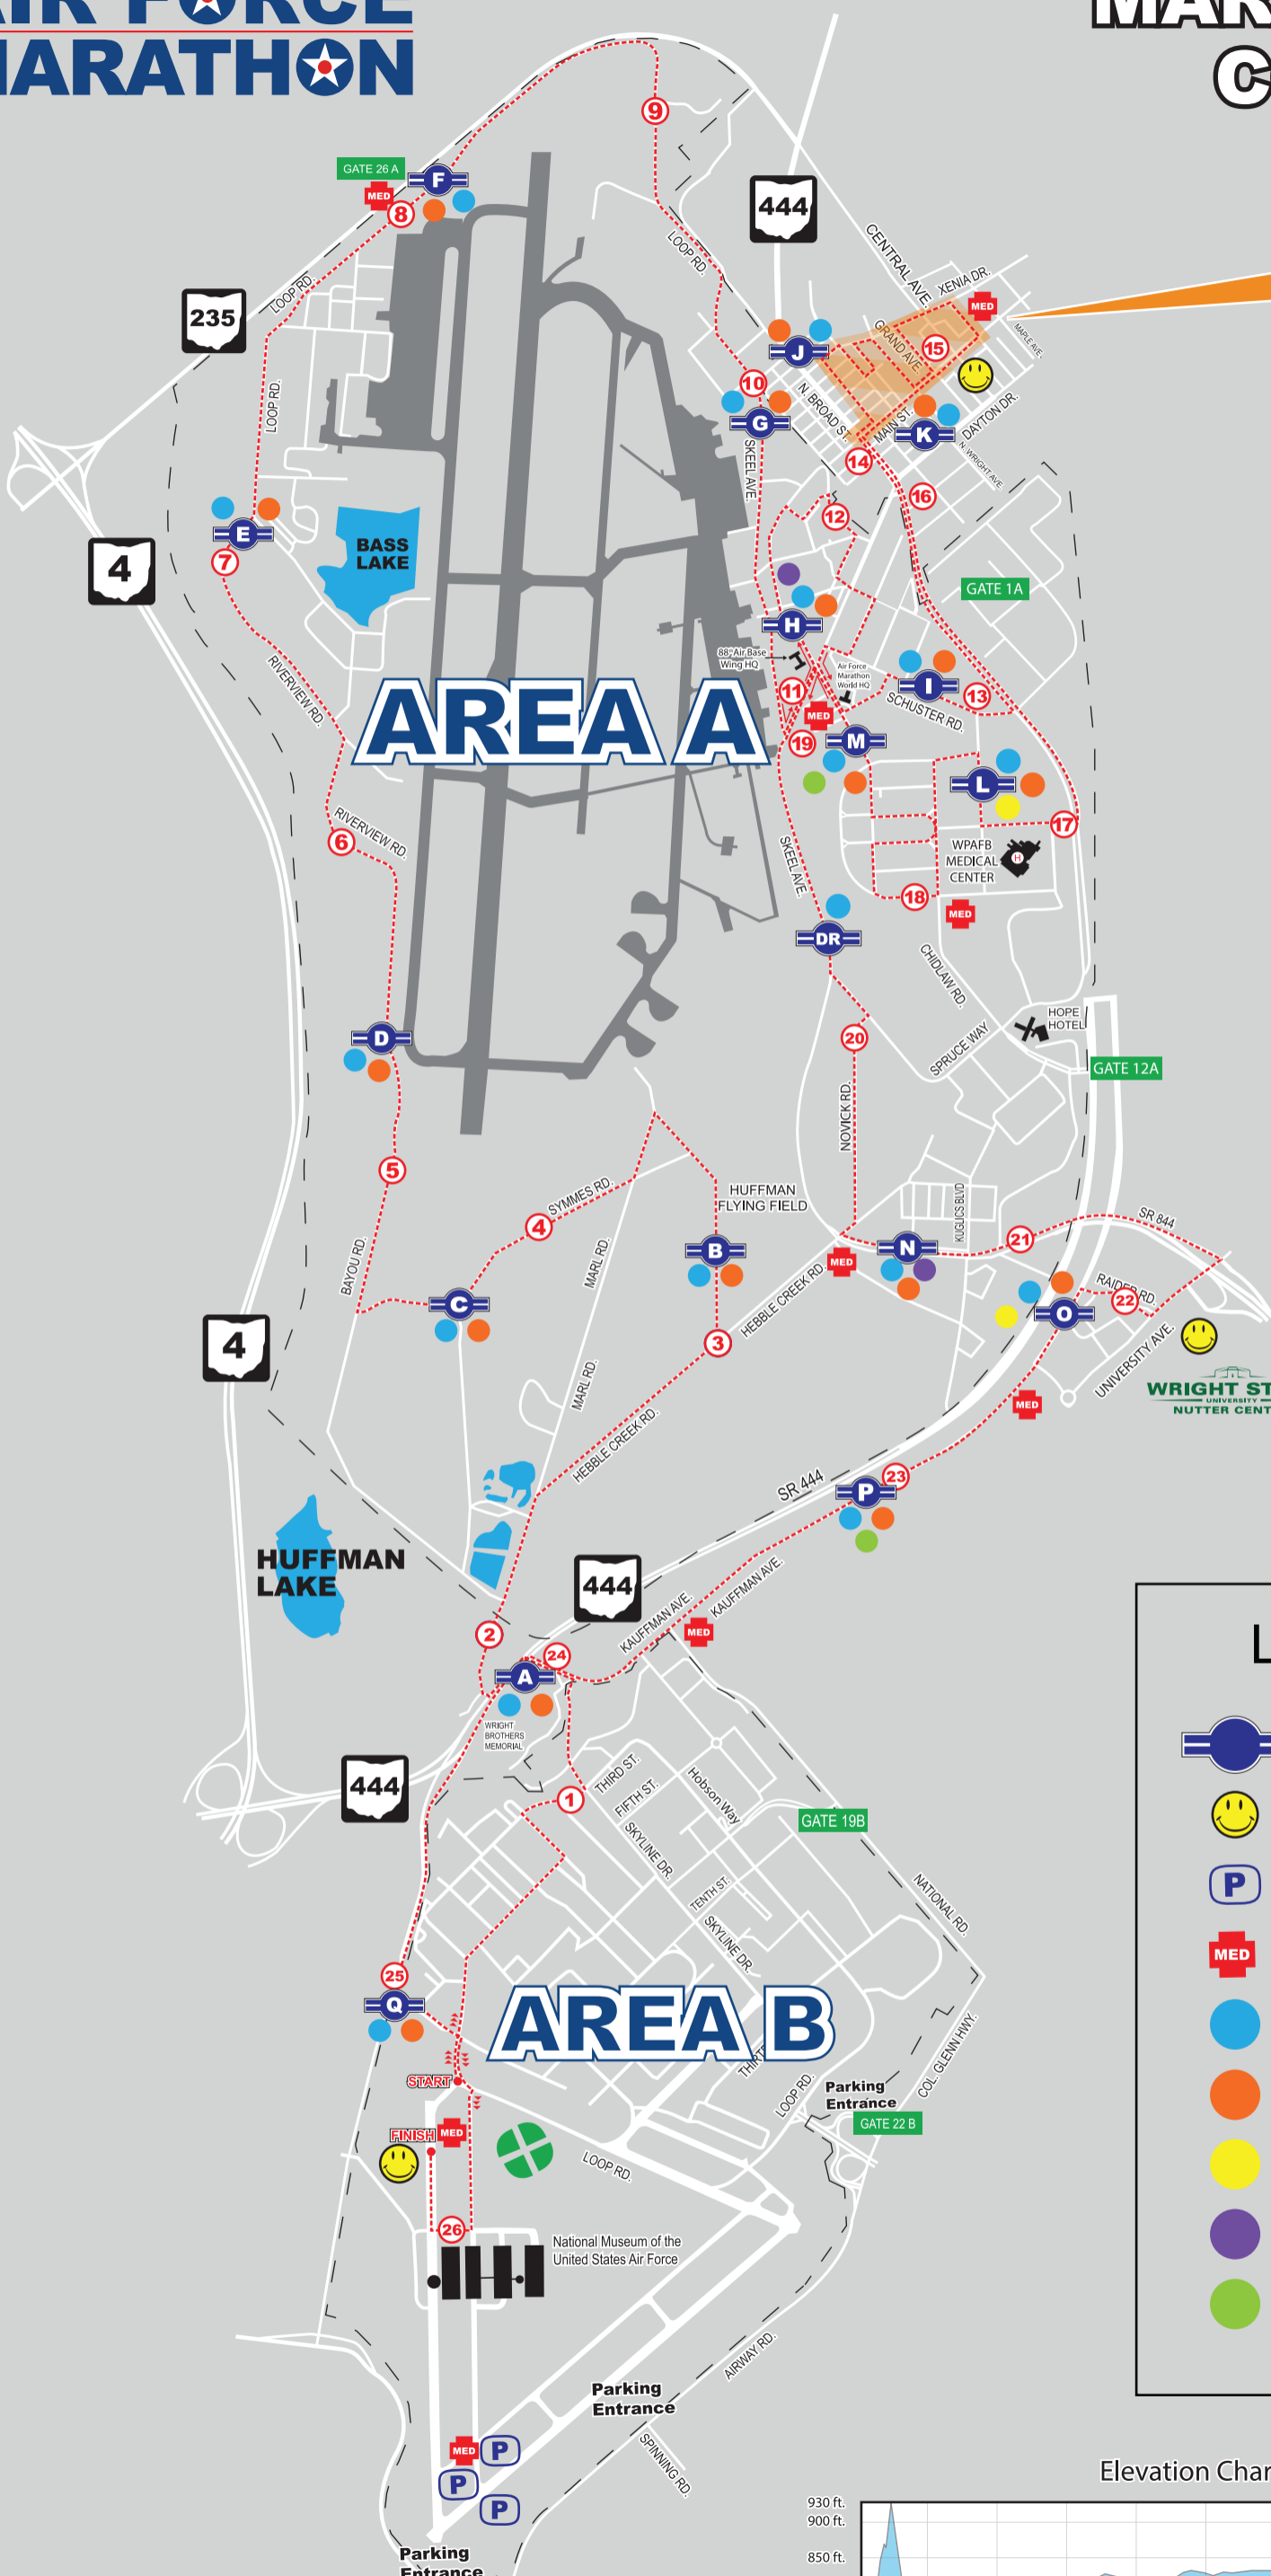

AIR FORCE MARATHON

MARATHON COURSE

FAIRBORN FLY ZONE

Spectator area with coffee and food.

LEGEND

- HYDRATION STATION
- SPECTATOR AREA
- PARKING
- MEDICAL
- WATER
- ELECTROLYTES
- FRUIT
- GEL
- SPONGES

Elevation Chart

*Course subject to change