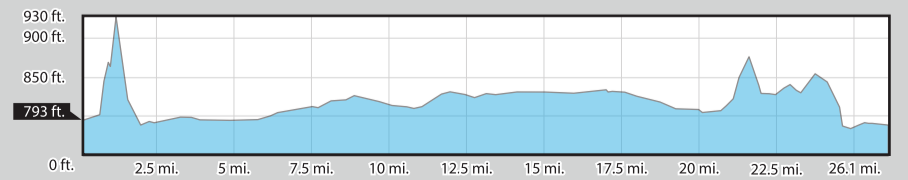

AIR FORCE MARATHON

MARATHON COURSE

FAIRBORN FLY ZONE

Spectator area with coffee and food.

LEGEND

- HYDRATION STATION
- SPECTATOR AREA
- PARKING
- MEDICAL
- WATER
- ELECTROLYTES
- FRUIT
- GEL
- SPONGES

Elevation Chart